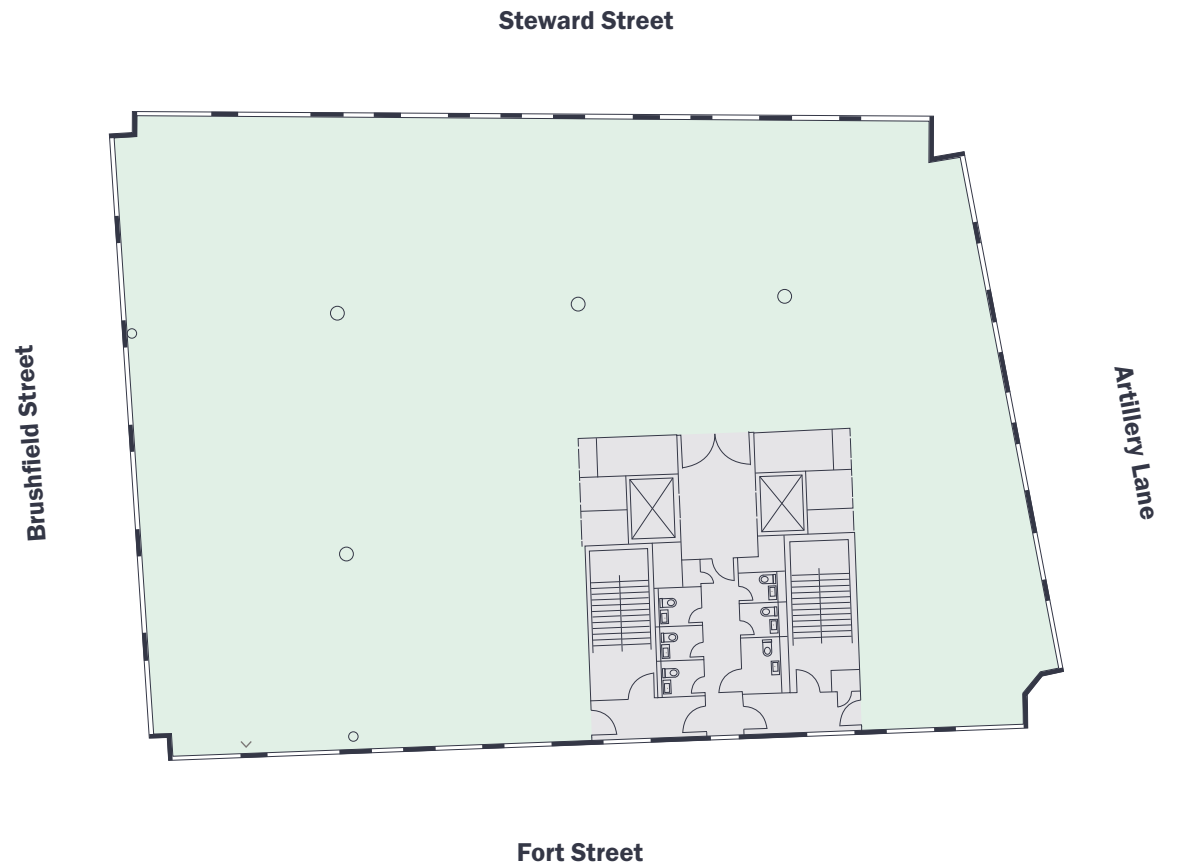

THE STEWARD BUILDING

SPITALFIELDS

RECEPTION

1,672 sq ft (155 sq m)

- Reception
- Office
- Core
- Terrace

For indicative purposes only. Not to scale.

THE STEWARD BUILDING

SPITALFIELDS

1ST TO 4TH FLOOR

9,559 sq ft (888 sq m)

- Reception
- Office
- Core
- Terrace

For indicative purposes only. Not to scale.

THE
**STEWARD
BUILDING**
SPITALFIELDS

2ND FLOOR (AVAILABLE)

9,559 sq ft (888 sq m)

- Reception
- Office
- Core
- Terrace

For indicative purposes only. Not to scale.

THE STEWARD BUILDING

SPITALFIELDS

5TH FLOOR

6,737 sq ft (626 sq m)

- Reception
- Office
- Core
- Terrace

For indicative purposes only. Not to scale.

THE STEWARD BUILDING

SPITALFIELDS

6TH FLOOR

1,600 sq ft (149 sq m)

- Reception
- Office
- Core
- Terrace

For indicative purposes only. Not to scale.