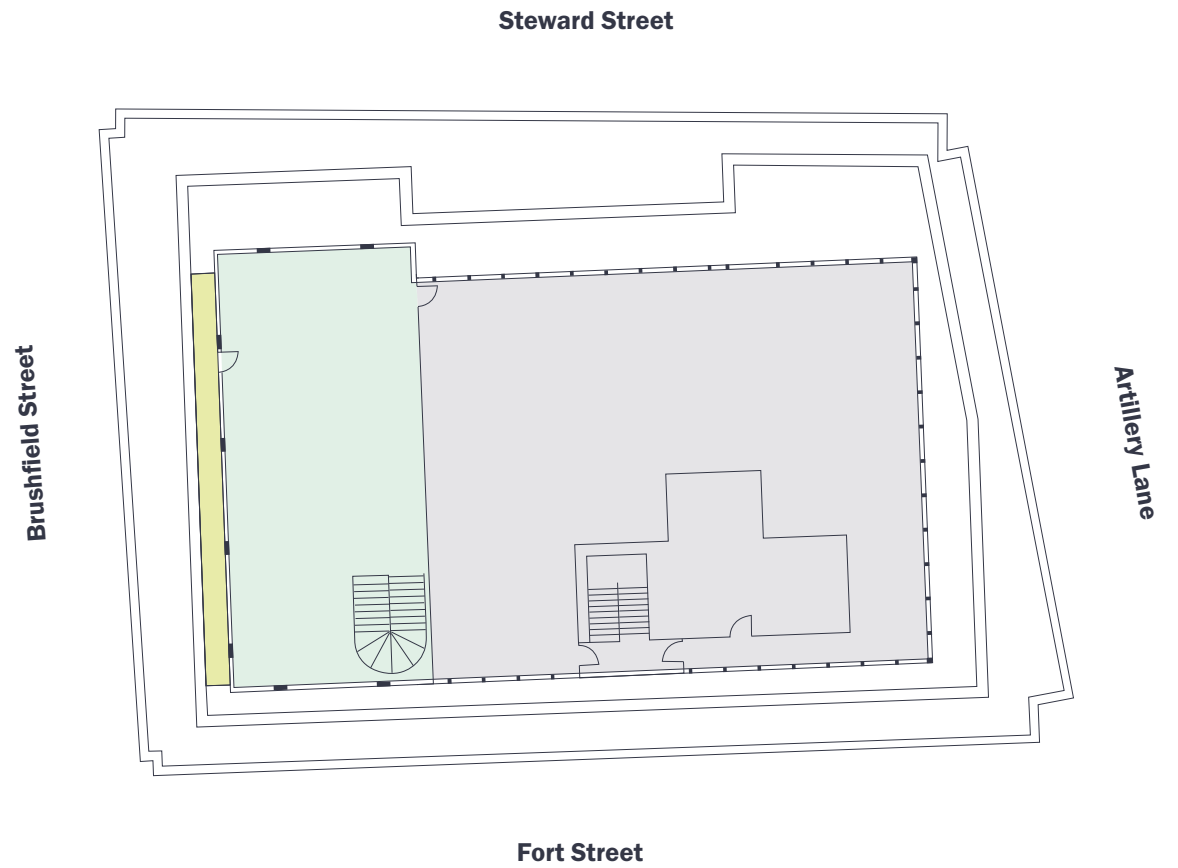

1ST TO 4TH FLOOR

9,559 sq ft (888 sq m)

- Reception
- Office
- Core
- Terrace

For indicative purposes only. Not to scale.

THE
**STEWARD
BUILDING**
SPITALFIELDS

2ND FLOOR (AVAILABLE)

9,559 sq ft (888 sq m)

- Reception
- Office
- Core
- Terrace

For indicative purposes only. Not to scale.

THE STEWARD BUILDING

SPITALFIELDS

5TH FLOOR

6,737 sq ft (626 sq m)

- Reception
- Office
- Core
- Terrace

For indicative purposes only. Not to scale.

THE STEWARD BUILDING

SPITALFIELDS

6TH FLOOR

1,600 sq ft (149 sq m)

- Reception
- Office
- Core
- Terrace

For indicative purposes only. Not to scale.