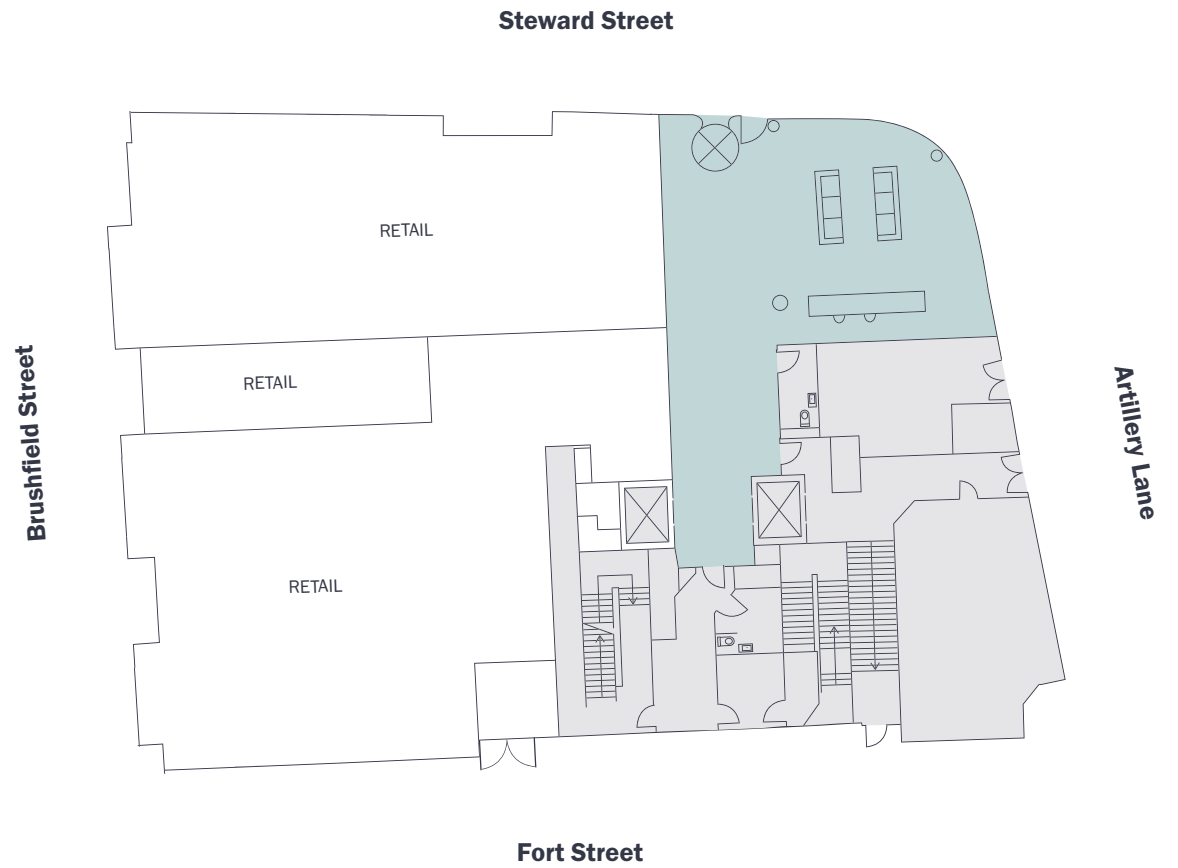

THE STEWARD BUILDING

SPITALFIELDS

RECEPTION

1,672 sq ft (155 sq m)

- Reception
- Office
- Core
- Terrace

For indicative purposes only. Not to scale.

THE STEWARD BUILDING

SPITALFIELDS

1ST TO 4TH FLOOR

9,559 sq ft (888 sq m)

- Reception
- Office
- Core
- Terrace

For indicative purposes only. Not to scale.

THE
**STEWARD
BUILDING**
SPITALFIELDS

2ND FLOOR (AVAILABLE)

9,559 sq ft (888 sq m)

- Reception
- Office
- Core
- Terrace

For indicative purposes only. Not to scale.

THE STEWARD BUILDING

SPITALFIELDS

5TH FLOOR

6,737 sq ft (626 sq m)

- Reception
- Office
- Core
- Terrace

For indicative purposes only. Not to scale.

THE STEWARD BUILDING

SPITALFIELDS

6TH FLOOR

1,600 sq ft (149 sq m)

- Reception
- Office
- Core
- Terrace

For indicative purposes only. Not to scale.